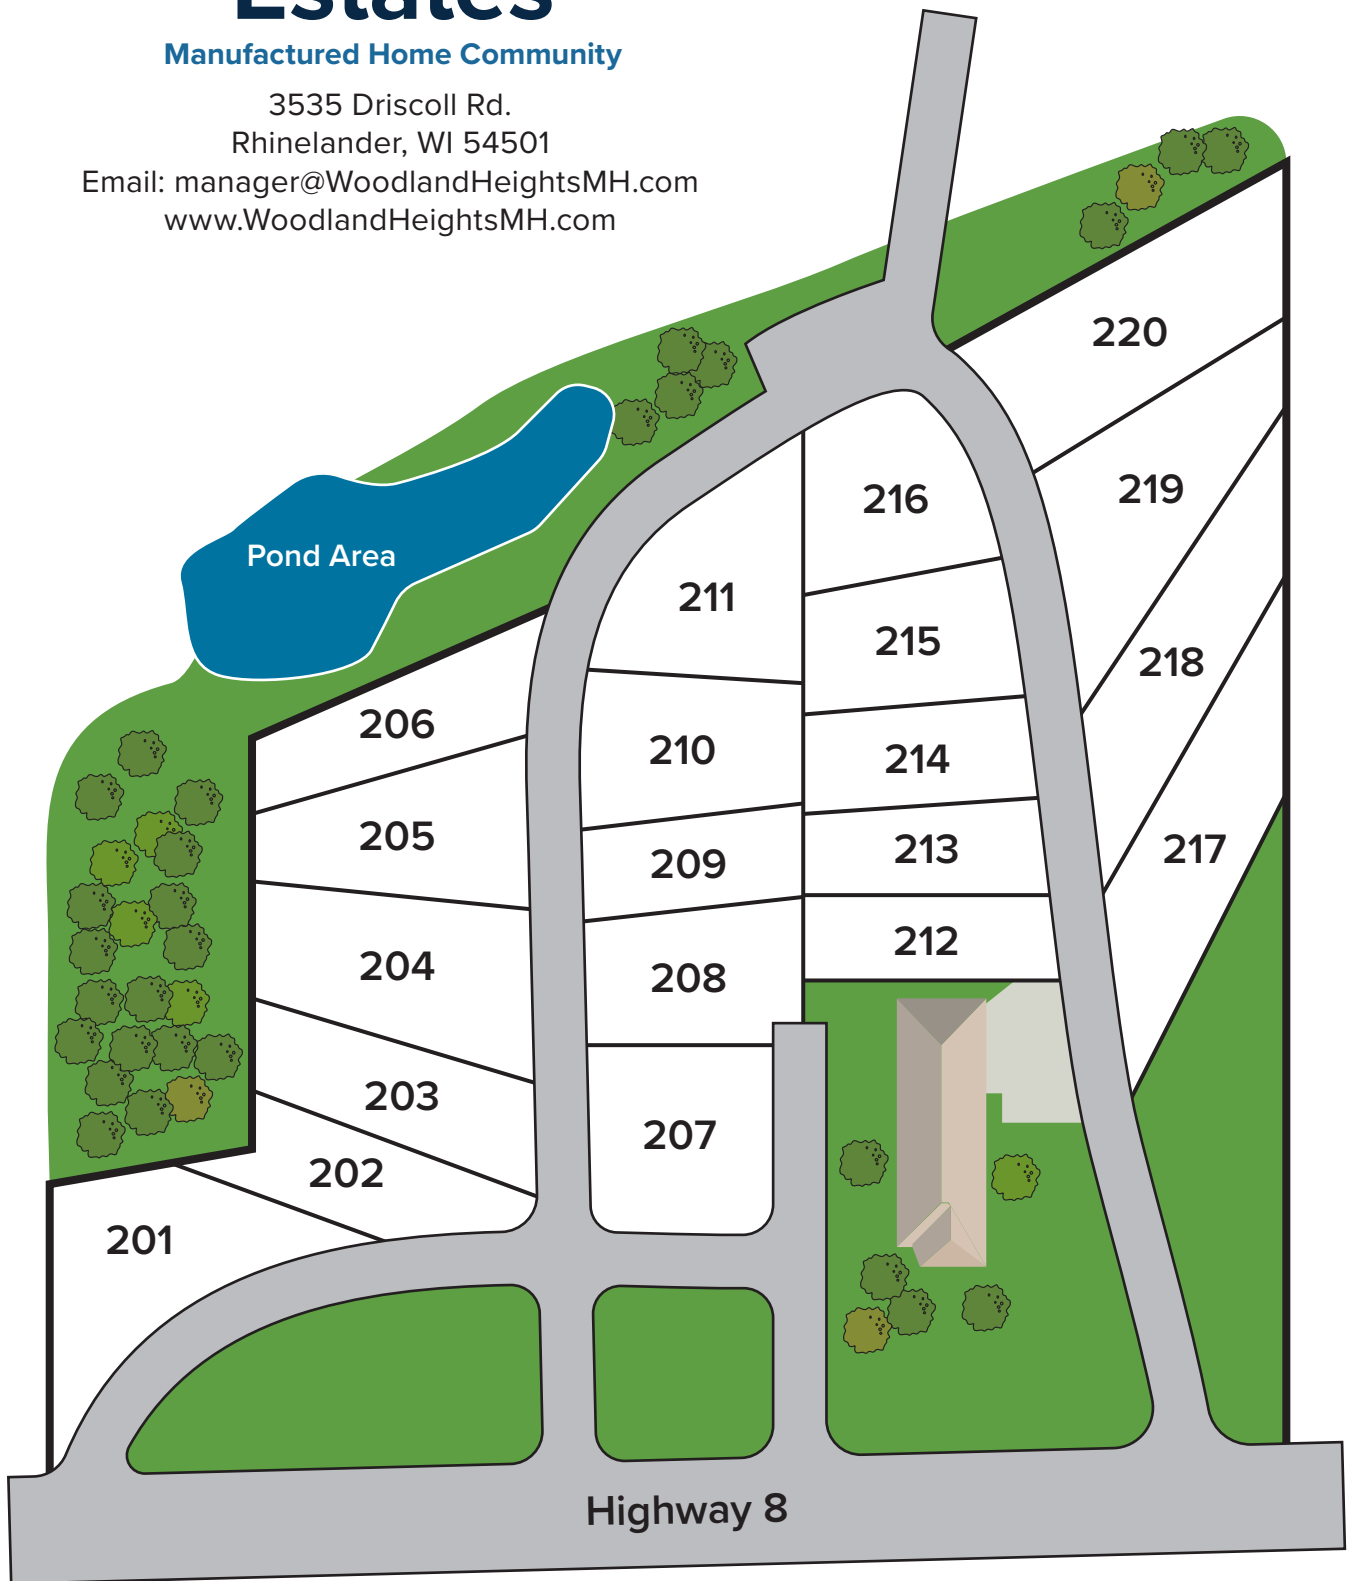

Woodland Heights Estates

Manufactured Home Community

3535 Driscoll Rd.

Rhineland, WI 54501

Email: manager@WoodlandHeightsMH.com

www.WoodlandHeightsMH.com

Woodland Heights Manor

Manufactured Home Community

3535 Driscoll Rd.

Rhineland, WI 54501

Email: manager@WoodlandHeightsMH.com

www.WoodlandHeightsMH.com

Woodland Heights Terrace

Manufactured Home Community

3535 Driscoll Rd.

Rhineland, WI 54501